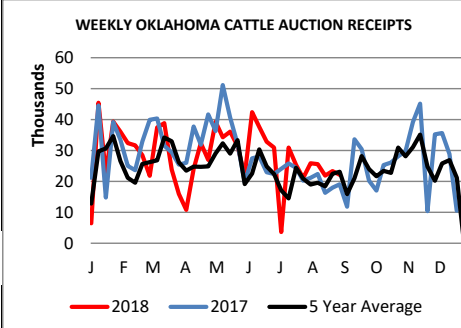

Receipts: 34,172 Last Week: 33,238 Last Year: 37,594

Compared to last week: Combined weighted average for 7 auctions: Ada, Apache, McAlester, Oklahoma City, OKC West, Tulsa, and Woodward. Feeder steers 3.00-7.00 higher. Feeder heifers sold 2.00-8.00 higher. Steer calves steady to 5.00 higher and heifer calves steady to 4.00 higher. Demand good. Most of the trade area received a well deserved rest from the rain this week, but severe weather is expected to return this weekend and continue into most of next week. Slaughter cows steady to 1.00 lower. Slaughter bulls sold steady to 1.00 higher. Packer demand moderate. Supply included: 92% Feeder Cattle (54% Steers, 0% Dairy Steers, 43% Heifers, 3% Bulls); 5% Slaughter Cattle (90% Cows, 10% Bulls); 3% Replacement Cattle (62% Bred Cows, 7% Bred Heifers, 30% Cow-Calf Pairs, 1% Bulls). Feeder cattle supply over 600 lbs was 75%.

[Combined weighted average](#)

STATE AVERAGES	This Week	Prior Week	Last Year
Steers (Md & Lg #1)			
450 lbs	167.75	161.48	178.75
550 lbs	156.10	152.34	164.87
650 lbs	145.86	144.68	156.74
750 lbs	138.30	135.76	144.37
850 lbs	130.64	125.88	138.37
950 lbs	123.67	118.59	127.50
Heifers			
450 lbs	148.86	145.51	156.68
550 lbs	137.46	136.09	147.85
650 lbs	132.26	129.49	142.14
750 lbs	123.54	119.41	131.49
850 lbs	118.08	113.74	124.16

[KO LS794](#)

WEEKLY COW SUMMARY

	Average	High	Low
Slaughter Cows			
Breakers	57.00-69.00	60.00-76.00	49.00-63.00
Boners	55.00-67.00	59.00-73.50	47.00-61.00
Lean	54.00-64.00	59.00-68.00	45.00-59.00
Light	52.00-61.00	N/A	45.00-56.00
Slaughter Bulls			
Yield Grade 1 & 2's	70.00-95.00	80.00-101.00	56.00-86.00
Bred Cows	Cow Age	Trimester	Price (\$/Hd)
Medium and Large 1	2-4 yr old	T1	685.00-1150.00
	2-4 yr old	T2-3	680.00-1200.00
	5-8 yr old	T1	600.00-1100.00
	5-8 yr old	T2-3	600.00-1275.00
	8-10+ yr old	T2-3	600.00-975.00