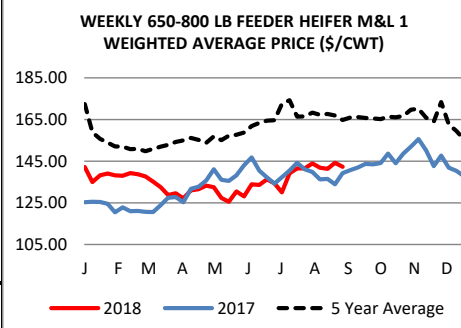

Receipts: 34,172 Last Week: 33,238 Last Year: 37,594

Compared to last week: Combined weighted average for 7 auctions: Ada, Apache, McAlester, Oklahoma City, OKC West, Tulsa, and Woodward. Feeder steers 3.00-7.00 higher. Feeder heifers sold 2.00-8.00 higher. Steer calves steady to 5.00 higher and heifer calves steady to 4.00 higher. Demand good. Most of the trade area received a well deserved rest from the rain this week, but severe weather is expected to return this weekend and continue into most of next week. Slaughter cows steady to 1.00 lower. Slaughter bulls sold steady to 1.00 higher. Packer demand moderate. Supply included: 92% Feeder Cattle (54% Steers, 0% Dairy Steers, 43% Heifers, 3% Bulls); 5% Slaughter Cattle (90% Cows, 10% Bulls); 3% Replacement Cattle (62% Bred Cows, 7% Bred Heifers, 30% Cow-Calf Pairs, 1% Bulls). Feeder cattle supply over 600 lbs was 75%.

[Combined weighted average](#)

STATE AVERAGES	This Week	Prior Week	Last Year
Steers (Md & Lg #1)			
450 lbs	167.75	161.48	178.75
550 lbs	156.10	152.34	164.87
650 lbs	145.86	144.68	156.74
750 lbs	138.30	135.76	144.37
850 lbs	130.64	125.88	138.37
950 lbs	123.67	118.59	127.50
Heifers			
450 lbs	148.86	145.51	156.68
550 lbs	137.46	136.09	147.85
650 lbs	132.26	129.49	142.14
750 lbs	123.54	119.41	131.49
850 lbs	118.08	113.74	124.16

[KO LS794](#)

WEEKLY COW SUMMARY

	Average	High	Low
Slaughter Cows			
Breakers	57.00-69.00	60.00-76.00	49.00-63.00
Boners	55.00-67.00	59.00-73.50	47.00-61.00
Lean	54.00-64.00	59.00-68.00	45.00-59.00
Light	52.00-61.00	N/A	45.00-56.00
Slaughter Bulls			
Yield Grade 1 & 2's	70.00-95.00	80.00-101.00	56.00-86.00
Bred Cows	Cow Age	Trimester	Price (\$/Hd)
Medium and Large 1	2-4 yr old	T1	685.00-1150.00
	2-4 yr old	T2-3	680.00-1200.00
	5-8 yr old	T1	600.00-1100.00
	5-8 yr old	T2-3	600.00-1275.00
	8-10+ yr old	T2-3	600.00-975.00