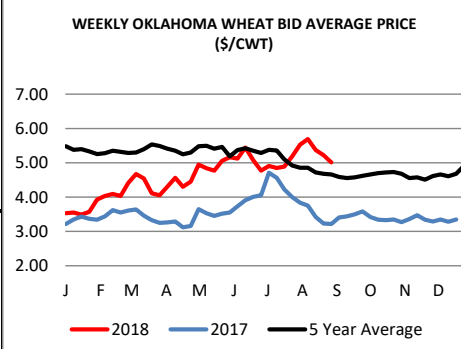

[SJ LS831](#)

SLAUGHTER CATTLE	This Week	Prior Week	Last Year
TX/OK/NM	110.00-112.00	113.00	112.00-113.00
Kansas	110.00	112.00-113.00	112.00-113.00
Nebraska (Dressed)	184.00-186.00	183.00-184.00	176.00-181.00

[OK GR110](#)

GRAINS	This Week	Prior Week	Last Year
Hard Red Winter Wheat	3.98-4.71	3.91-4.87	4.70-5.87
Milo	6.23-7.55	6.21-7.05	5.29-6.21
Soybeans	7.09-8.19	7.06-8.04	7.84-8.79
Corn	3.85-5.03	3.84-4.34	3.29-3.80

Oklahoma City, Oklahoma
Email: Oklahomacity.lgmn@ams.usda.gov
www.ams.usda.gov/LSMarketNews