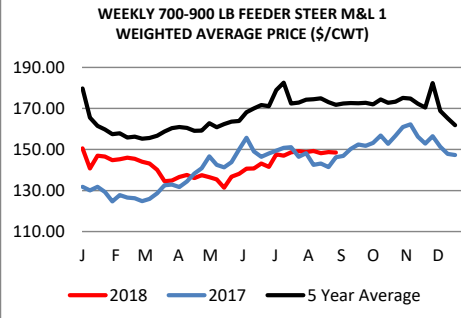

Receipts: 34,172 Last Week: 33,238 Last Year: 37,594

Compared to last week: Combined weighted average for 7 auctions: Ada, Apache, McAlester, Oklahoma City, OKC West, Tulsa, and Woodward. Feeder steers 3.00-7.00 higher. Feeder heifers sold 2.00-8.00 higher. Steer calves steady to 5.00 higher and heifer calves steady to 4.00 higher. Demand good. Most of the trade area received a well deserved rest from the rain this week, but severe weather is expected to return this weekend and continue into most of next week. Slaughter cows steady to 1.00 lower. Slaughter bulls sold steady to 1.00 higher. Packer demand moderate. Supply included: 92% Feeder Cattle (54% Steers, 0% Dairy Steers, 43% Heifers, 3% Bulls); 5% Slaughter Cattle (90% Cows, 10% Bulls); 3% Replacement Cattle (62% Bred Cows, 7% Bred Heifers, 30% Cow-Calf Pairs, 1% Bulls). Feeder cattle supply over 600 lbs was 75%.

[Combined weighted average](#)

STATE AVERAGES	This Week	Prior Week	Last Year
Steers (Md & Lg #1)			
450 lbs	167.75	161.48	178.75
550 lbs	156.10	152.34	164.87
650 lbs	145.86	144.68	156.74
750 lbs	138.30	135.76	144.37
850 lbs	130.64	125.88	138.37
950 lbs	123.67	118.59	127.50
Heifers			
450 lbs	148.86	145.51	156.68
550 lbs	137.46	136.09	147.85
650 lbs	132.26	129.49	142.14
750 lbs	123.54	119.41	131.49
850 lbs	118.08	113.74	124.16

[KO LS794](#)

WEEKLY COW SUMMARY

	Average	High	Low
Slaughter Cows			
Breakers	57.00-69.00	60.00-76.00	49.00-63.00
Boners	55.00-67.00	59.00-73.50	47.00-61.00
Lean	54.00-64.00	59.00-68.00	45.00-59.00
Light	52.00-61.00	N/A	45.00-56.00
Slaughter Bulls			
Yield Grade 1 & 2's	70.00-95.00	80.00-101.00	56.00-86.00
Bred Cows	Cow Age	Trimester	Price (\$/Hd)
Medium and Large 1	2-4 yr old	T1	685.00-1150.00
	2-4 yr old	T2-3	680.00-1200.00
	5-8 yr old	T1	600.00-1100.00
	5-8 yr old	T2-3	600.00-1275.00
	8-10+ yr old	T2-3	600.00-975.00